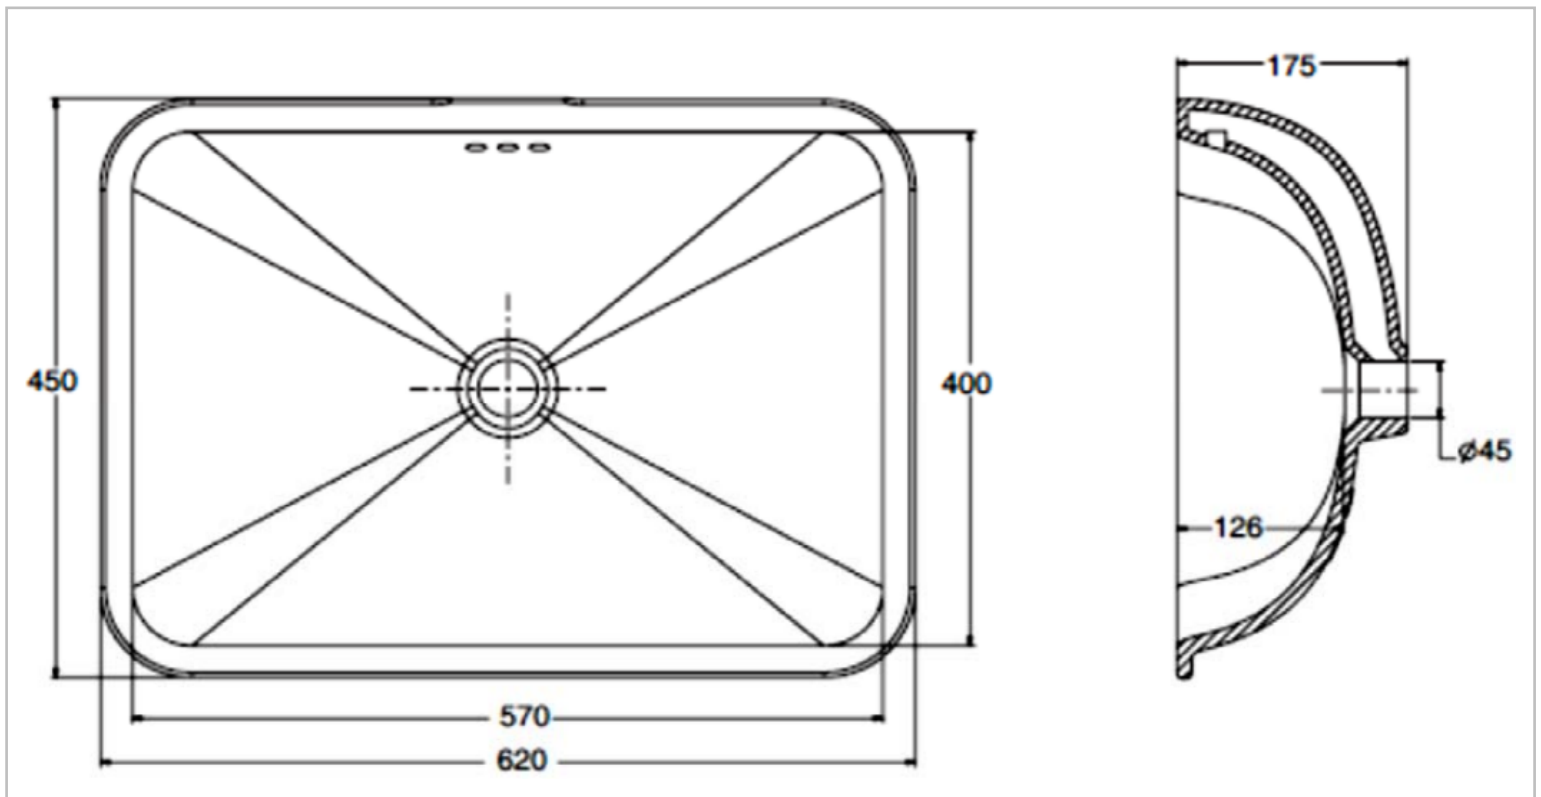

Brand : KOHLER
Name : FOREFRONT Rectangular undercounter lavatory
Item Code : K2949T-0
Designer :
Color / Finish: White
Dimensions : 619 x 451 mm

Product info:

- Rectangular undercounter lavatory
- Vitreous china
- With overflow